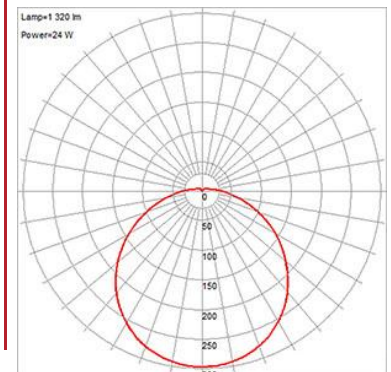

FIXTURE	BACKPLATE / CANOPY
Length:	Length
Width:	Width:
Diameter 14"	Diameter: 14"
Height: 4.5"	Height: 1"
Extension:	
Overall Height:	

TECHNICAL SPECIFICATIONS

SPECIFICATIONS

Frame Material: Steel
Diffuser Material: Acrylic
Lamping Type: SSL (Dedicated LED) Jbox: Standard
Lamping Base: SSL Lamp Wattage: 20 W
Lamp Quantity: 1 Total Wattage: 20 W
Voltage: 120-277v Lamps Included: Yes

IES FILE

In addition to Access Lighting's purchase and warranty terms and conditions, by signing below or placing an order, you agree that you are authorized to bind the entity placing any order and acknowledge the following: All of sizes and measurements are approximate and all images are for illustrative purposes only. In the event of an inconsistency, the "Product Measurements" section controls. There also may be slight differences in the colors and designs compared to the displayed and printed images.