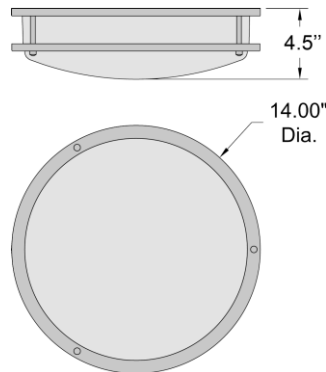

FIXTURE	BACKPLATE / CANOPY
Length:	Length
Width:	Width:
Diameter 14"	Diameter: 14"
Height: 4.5"	Height: 1"
Extension:	
Overall Height:	

TECHNICAL SPECIFICATIONS

SPECIFICATIONS

Frame Material: Steel
Diffuser Material: Acrylic
Lamping Type: SSL (Dedicated LED) Jbox: Standard
Lamping Base: SSL Lamp Wattage: 20 W
Lamp Quantity: 1 Total Wattage: 20 W
Voltage: 120-277v Lamps Included: Yes

Additional Notes:

Custom Finish 5 Piece Minimum Order Quantity

Project Name: _____

Location: _____

Type: _____

Quantity: _____

Notes:

LINE DRAWING

IES FILE

In addition to Access Lighting's purchase and warranty terms and conditions, by signing below or placing an order, you agree that you are authorized to bind the entity placing any order and acknowledge the following: All of sizes and measurements are approximate and all images are for illustrative purposes only. In the event of an inconsistency, the "Product Measurements" section controls. There also may be slight differences in the colors and designs compared to the displayed and printed images.